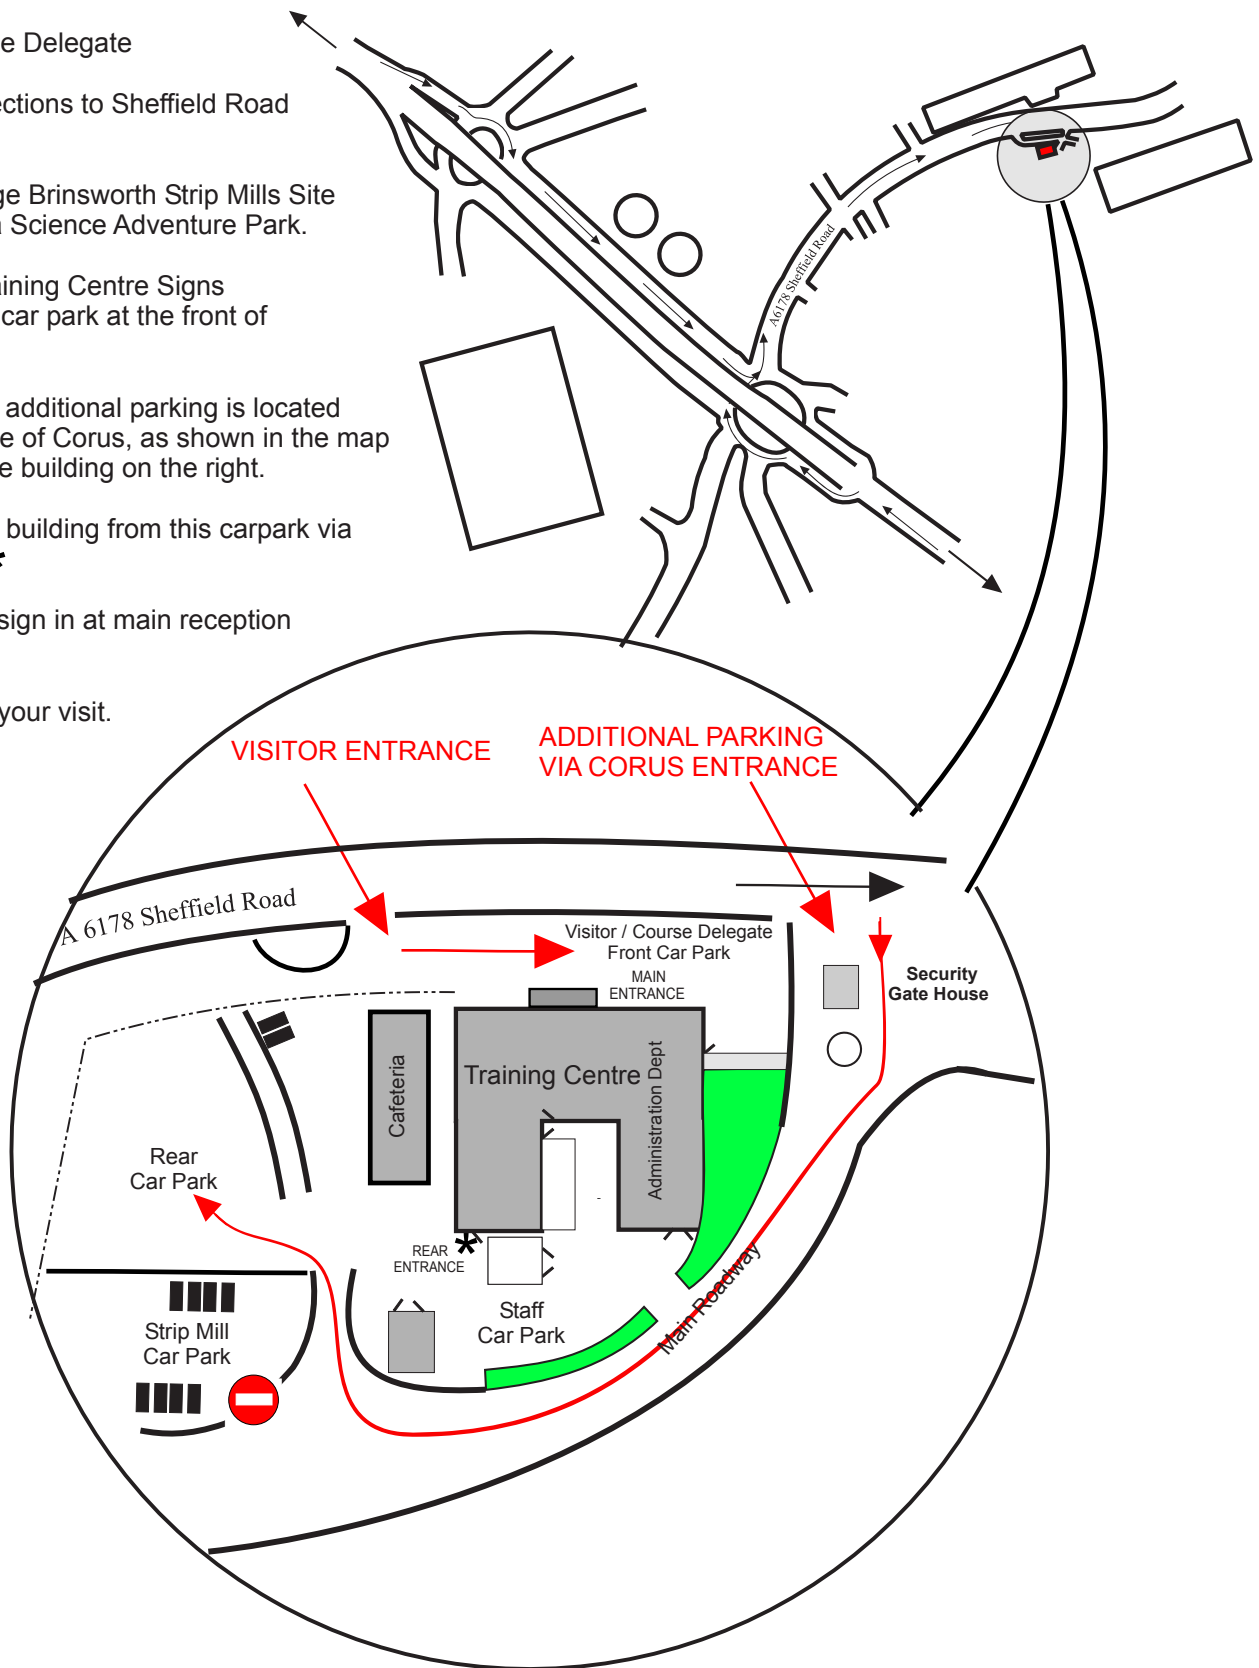

## Map and Car Parking Instructions

Dear Visitor / Course Delegate

Follow the road directions to Sheffield Road Rotherham.

Look out for the large Brinsworth Strip Mills Site opposite the Magna Science Adventure Park.

Follow the large Training Centre Signs directing you to the car park at the front of the building.

For conference use additional parking is located through the entrance of Corus, as shown in the map it is to the side of the building on the right.

You can access the building from this carpark via the rear entrance. \*

Please ensure you sign in at main reception upon your arrival.

We look forward to your visit.

**N.B. Use the Post Code S60 1DX in Satellite Navigation Systems.**